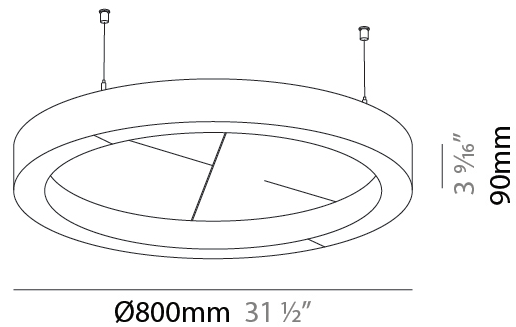

GENERAL

Series: Glorious Slim Acoustic
Partner: Prolicht
Division: Architectural
Installation: Suspension
Product Type: Acoustic
Mounting Location: Ceiling
Light Distribution: Direct / Indirect

PHYSICAL

Shape: Round
Diameter (mm): 800
Diameter (in): 31 1/2
Height (mm): 90
Height (in): 3 9/16
Weight (kg): 9.026
Weight (lbs): 19.90

Diffuser: [PMMA - Opal / Micro-Prism](#)
Fixture Finish: [SSR / BKV / CWI / CRY / HAB / UFT / ITA / RUA / FTG / MYG / LOD / PUS / FRO / FUP / KIA / POP / BLS / SPG / MEY / GOH / CHC / COM / ABZ / JAG / OBR / MOS / ROR](#)
Acoustic Finish: [SFW / CYW / SEE / SYN / MTS / PMB / TTN / CYB / STO / DPE / BES / SHB / ARE / ANE / VRD / CRF](#)
Fixture Material: Aluminum
Primary Material: Acoustic
Cable Details: [2000mm / 78 3/4" or 6000mm / 236 1/4" Transparent Cable](#)

ELECTRICAL

Lamp Type: LED (Zhaga Standard)
Input Wattage (W): 77
Total Output Wattage (W): 70
Dimming: [Non-Dimmable](#)
Driver Included: Yes
Driver Location: Integrated
Driver Type: Constant Current - Universal
Driver Class: Class 2
Input Voltage (V): 120 - 277

LED

Color Temperature (°K): [2700 / 3000 / 3500 / 4000](#)
Max. Delivered Lumen (lm): 9190 / 8883 / 9757 / 9362
Nominal Lumen (lm): Max 12223
CRI: >90 CRI
Lamp Life (hrs): 50000

OPTICAL

RATINGS AND CERTIFICATIONS

Certified By: CSA Certified to UL and CSA Standards
IP rating: IP20