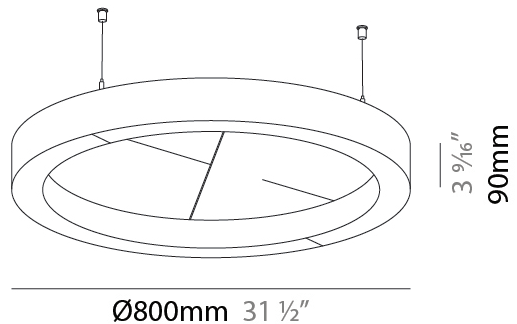

GENERAL

Series: Glorious Slim Acoustic
Partner: Prolicht
Division: Architectural
Installation: Suspension
Product Type: Acoustic
Mounting Location: Ceiling
Light Distribution: Direct

PHYSICAL

Shape: Round
Diameter (mm): 800
Diameter (in): 31 1/2
Height (mm): 90
Height (in): 3 9/16
Weight (kg): 9.026
Weight (lbs): 19.90
Diffuser: [PMMA - Opal / Micro-Prism](#)
Fixture Finish: [SSR / BKV / CWI / CRY / HAB / UFT / ITA / RUA / FTG / MYG / LOD / PUS / FRO / FUP / KIA / POP / BLS / SPG / MEY / GOH / CHC / COM / ABZ / JAG / OBR / MOS / ROR](#)
Acoustic Finish: [SFW / CYW / SEE / SYN / MTS / PMB / TTN / CYB / STO / DPE / BES / SHB / ARE / ANE / VRD / CRF](#)
Fixture Material: Aluminum
Primary Material: Acoustic
Cable Details: [2000mm / 78 3/4" or 6000mm / 236 1/4" Transparent Cable](#)

ELECTRICAL

Lamp Type: LED (Zhaga Standard)
Input Wattage (W): 52.1
Total Output Wattage (W): 47.3
Dimming: [Non-Dimmable](#)
Driver Included: Yes
Driver Location: Integrated
Driver Type: Constant Current - Universal
Driver Class: Class 2
Input Voltage (V): 120 - 277

LED

Color Temperature (°K): [2700 / 3000 / 3500 / 4000](#)
Max. Delivered Lumen (lm): 5843 / 5958 / 6203 / 6340
Nominal Lumen (lm): 7955 / 8148 / 6351 / 8632
CRI: >90 CRI
Lamp Life (hrs): 50000

OPTICAL

RATINGS AND CERTIFICATIONS

Certified By: CSA Certified to UL and CSA Standards
IP rating: IP20